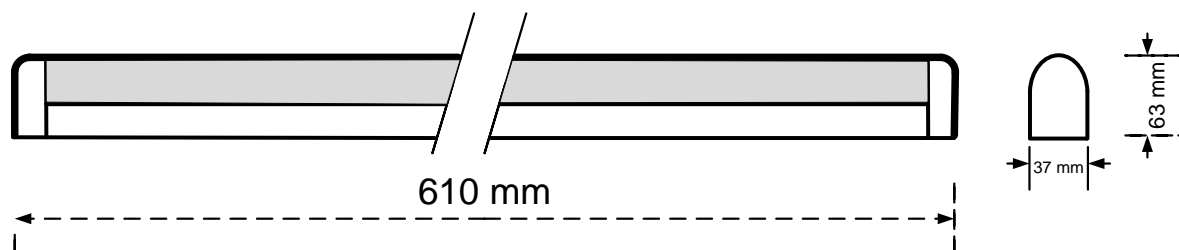

CYFELCO MIRROR LIGHT 1X14W

PRODUCT DATA

804-066

General Information

Order Code	804-066
Product Description	CYFELCO MIRRORL 1X14W
Application	Store shelves, kitchens, bathrooms, restaurants, vessel cabins, hotel rooms, waiting rooms.
Installation	Ceiling, Wall Surface Mounted Luminaire
Luminaire type	Mirror Light for T5 Lamps
Light Source	T5 Fluorescent Tube
Number of light sources	1 pc (not included)
Gear	Vossloh-Schwabe Electronic Ballast (HF)
Dimming	Not Dimmable
Standards	2014/30/EU Electromagnetic Compatibility Directive 2014/35/EU Low Voltage Directive
CE mark	Yes
Warranty	X years

Electrical Data

Lamp Power	14 W
Input voltage	220-240 V
Input Frequency	50-60 Hz
Protection class	Class I

Mechanical Characteristics

Housing Material	Sheet steel 0,5mm
Surface Finish	White powder coating (RAL 9003)
Optical Cover	Matt PMMA
Ingress protection code	IP 40
Mechanical impact protection code	IK03
Dimensions LxWxH	610x37x63 mm

Logistics

Packing	1 pc per resistant carton
Net weight	xx kg
Gross weight	xx kg
Volume	Xx m ³

Dimensional Drawing

ELMASCO INDUSTRIES S.A.

Head Office : 44 K. Palama, 14343 N. Chalkidona, Athens, Greece
Production Plant : Ag. Adrianos, 21100 Nafplio, Greece
Email: elmasco@elmasco.eu